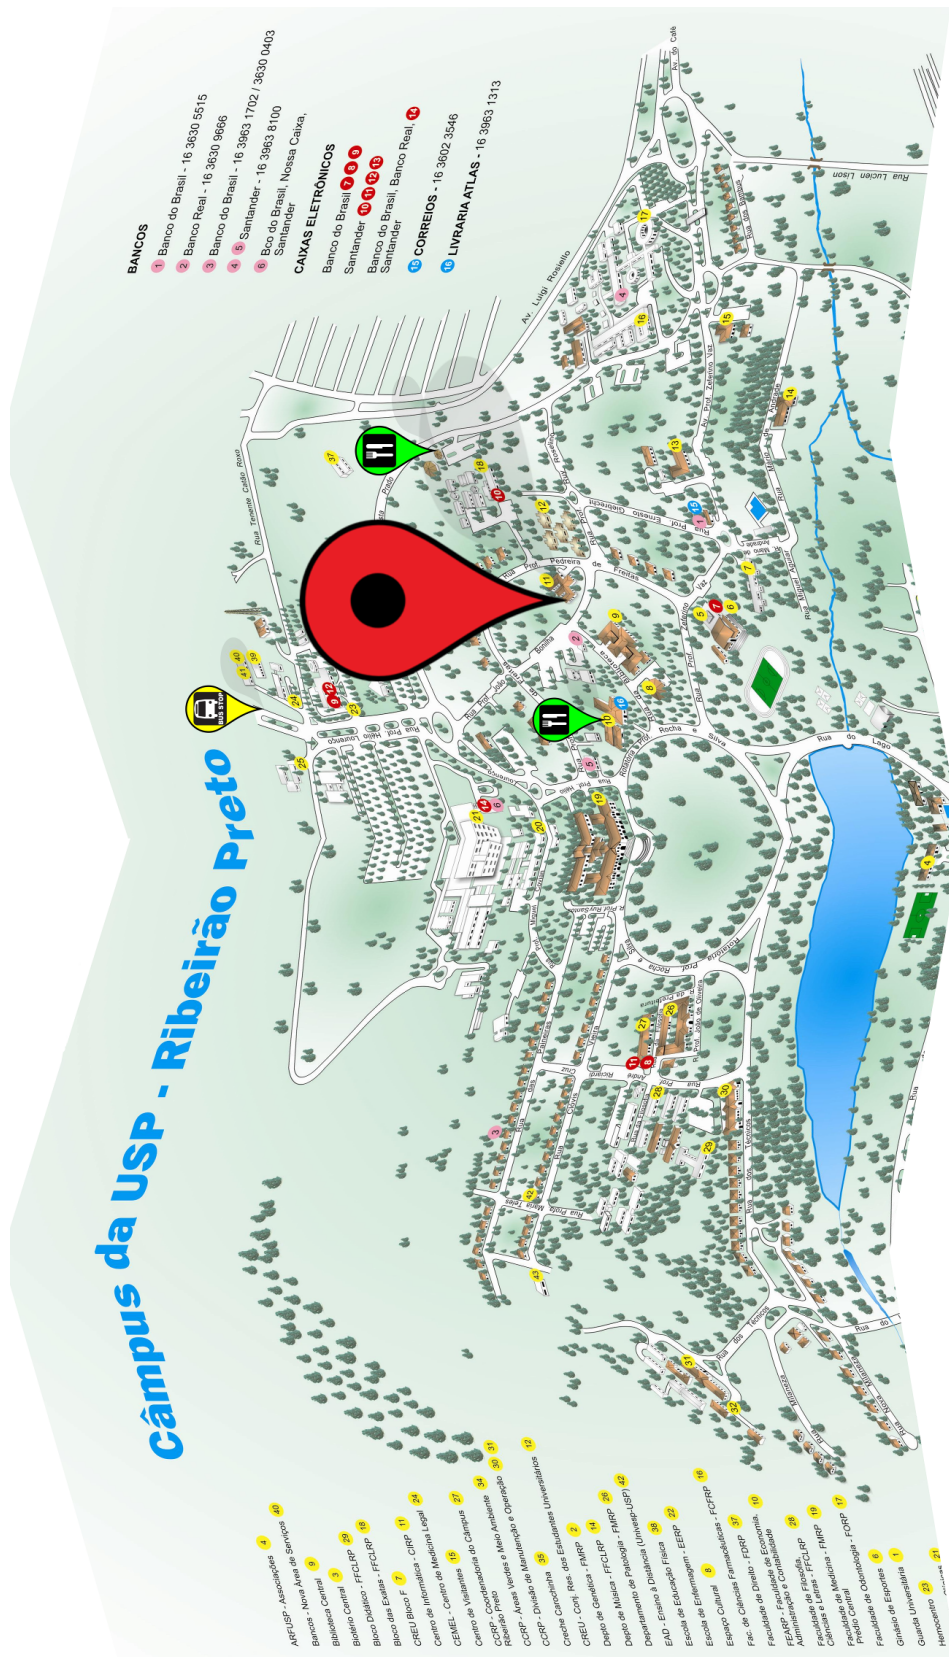

1.5.5 Map of the Campus

- Centro de Informática de Ribeirão Preto (CIRP/USP)
- Hospital Bus Station
- Restaurants

1. **BANCOS**
2. 1 Banco do Brasil - 16 3630 5515
   - 2 Banco Real - 16 3630 9666
   - 3 Banco do Brasil - 16 3630 9666
   - 4 Banco do Brasil - 16 3630 9666
   - 5 Santander - 16 3683 1702 / 3630 0403
   - 6 Bco do Brasil, Nossa Caixa, Santander
3. **CAIXAS ELETRÔNICOS**
4. Banco do Brasil
   - Santander
   - Banco do Brasil, Banco Real, Santander
   - 10 CORREIOS - 16 3602 3546
   - 11 LIVRARIA ATLAS - 16 3663 1313